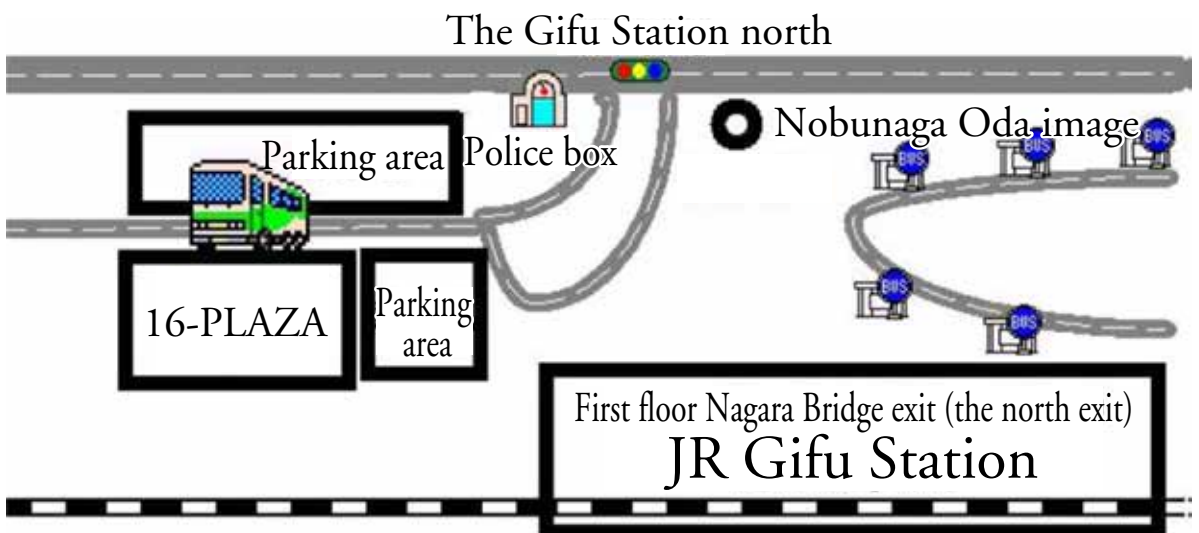

Guidance of the free pick-up bus and access

A pick-up bus free in the winter season in the case of the use

We operate a pick-up bus free than JR Gifu Station during the periods from December 1 to March 31.

(But we are suspended for the year-end and New Year holidays.)

It completely needs reservations.

It departs from 16-Plaza in front of JR Gifu Station west at 14:00.

It leave the hotel the next day at about 10:15 a.m.

You take the "Horadokurihara garage" line from the bus platform twelfth of the JR Gifu Station Nagara Bridge exit front, and change to "Itadori fureai buses" in terminal "Horadokurihara garage" and get off in "Itadori Switzerland village" Bus Stop. A 2-minute walk.